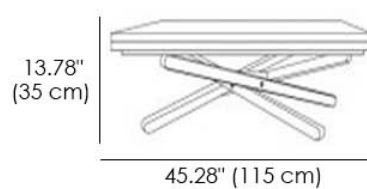

Transformable Coffee Table