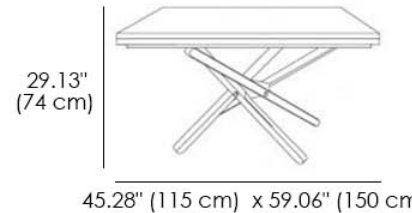

Transformable Small Dining Table