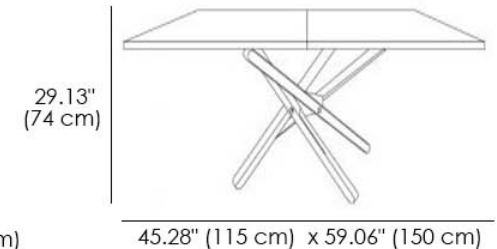

Transformable Large Dining Table