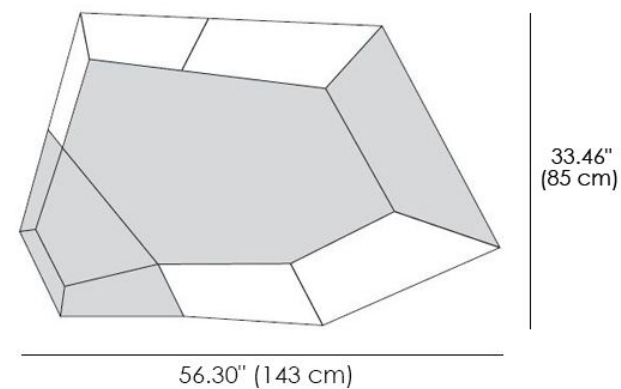

- Wood
- Stone
- Mirror

Shaped mirror with technical panels in polystyrene mdf, veneered in wood or natural stone foil, adjustable in four rotations.

Trixy Mirror

Depth: 2.75" (7 cm)