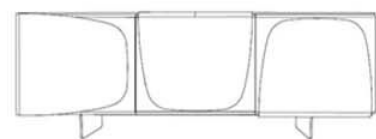

### MATERIALS

- Metal
- Lacquer

Lacquered sideboard, internal glass shelves, painted metal feet.

Trilogy / 3 Doors

82.87" (210.5 cm) x 20.67" (52.5 cm)  
W x D

29.53"  
(75 cm)

Trilogy / 4 Doors

55.12" (140 cm) x 20.67" (52.5 cm)  
W x D