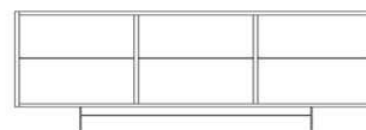

### MATERIALS

- Metal
- Lacquer

Lacquered sideboard, internal glass shelves, painted metal feet.

Trilogy / 3 Doors

82.87" (210.5 cm) x 20.67" (52.5 cm)  
W x D

29.53"  
(75 cm)

Trilogy / 4 Doors

55.12" (140 cm) x 20.67" (52.5 cm)  
W x D