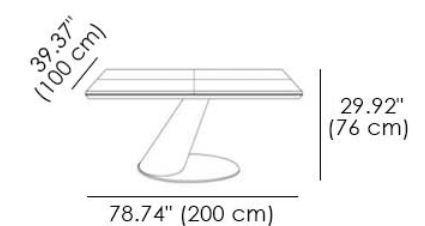

Original 8 - Seats