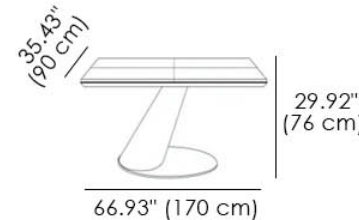

MATERIALS

- Metal
- Wood
- Marble
- Concrete

Metal frame extendable dining table with wooden top and extensions, metal sliding mechanism.

Thor Extendable Small Dining Table

Original 8 - Seats

Extended 10 - Seats