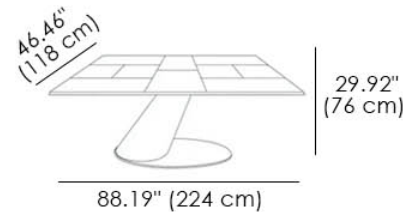

MATERIALS

- Metal
- Wood
- Marble
- Concrete

Metal frame extendable dining table with wooden top and extensions, metal sliding mechanism.

Thor Extendable Small Dining Table

Original 8 - Seats

Extended 10 - Seats