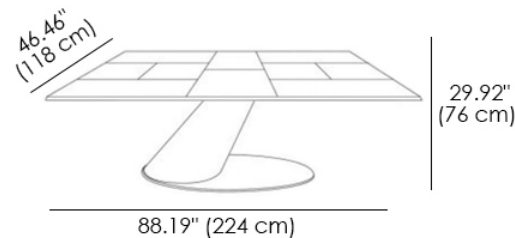

- Wood
- Metal

Metal frame extendable dining table with wooden top and extensions, metal sliding mechanism.

Thor Extendable Small Dining Table

Original 6 - Seats

Extended 10 - Seats

Thor Extendable Big Dining Table