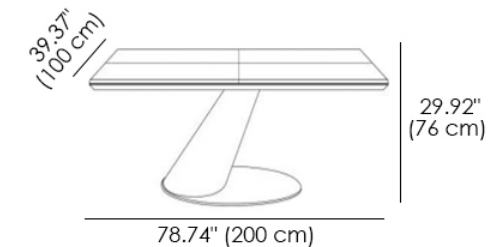

Original 8 - Seats

Extended 12 - Seats