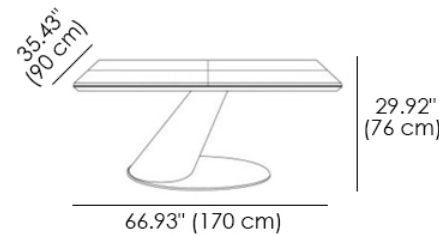

- Wood
- Metal

Metal frame extendable dining table with wooden top and extensions, metal sliding mechanism.

Thor Extendable Small Dining Table

Original 6 - Seats

Extended 10 - Seats

Thor Extendable Big Dining Table

Original 8 - Seats

Extended 12 - Seats