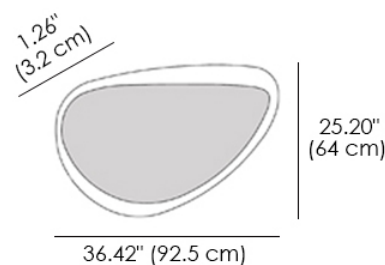

### MATERIALS

- Soft Leather
- Lacquer
- Mirror

Shaped mirror in solid wood, lacquered polyurethane or leather. Adjustable in two rotations.

**Soho Small Mirror**

**Soho Big Mirror**