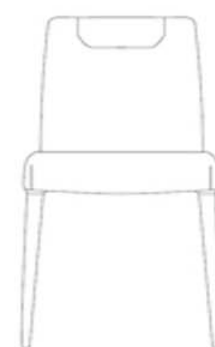

P90 Fango

EP13 Moka

P01 White

MATERIALS

- Eco Leather
- Soft Leather

Chair completely covered in leather or eco leather.

Sofia Upholstered Chair

18.50" (47 cm)

33.86"
(86 cm)

21.26" (54 cm)

18.50"
(47 cm)