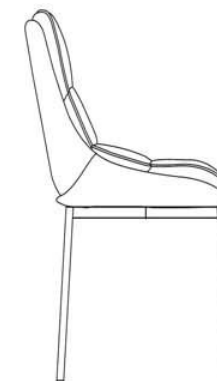

P20 Havana

P90 Fango

MATERIALS

- Velvet
- Soft Leather

Swivel armchair with return spring completely covered in leather or velvet

Siria Modern Armchair

22.44" (57 cm)

32.68"
(83 cm)

22.44" (57 cm)

18.90"
(48 cm)