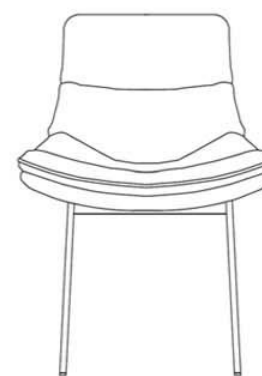

P20 Havana

P90 Fango

MATERIALS

- Velvet
- Soft Leather

Swivel armchair with return spring completely covered in leather or velvet

Siria Modern Armchair

22.44" (57 cm)

32.68"
(83 cm)

22.44" (57 cm)

18.90"
(48 cm)