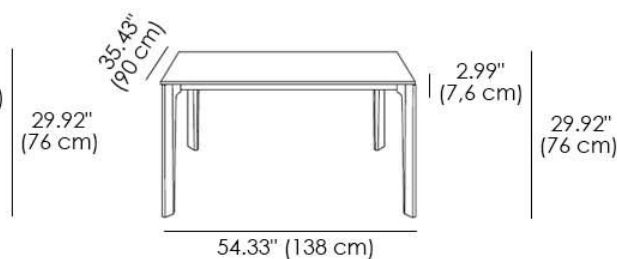

CR18 Graphite

CR19 Coffee Cream

Structure Finish - Metal

MT98 Graphite

MT61 White

MATERIALS

- Glass
- Metal

Extendable dining table also in the structure, telescopic mechanism in aluminum, internal book extension.

Opera Extendable Small Dining Table

Opera Extendable Big Dining Table

Original 6 - Seats

Original 6 - Seats

Extended 8 - Seats

Extended 8 - Seats