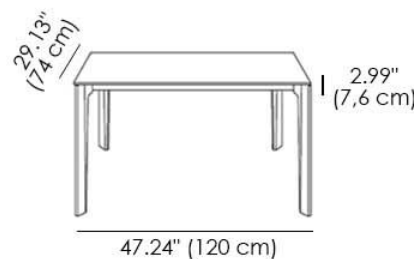

CR18 Graphite

CR19 Coffee Cream

Structure Finish - Metal

MT98 Graphite

MT61 White

MATERIALS

- Glass
- Metal

Extendable dining table also in the structure, telescopic mechanism in aluminum, internal book extension.

Opera Extendable Small Dining Table

Opera Extendable Big Dining Table

Original 6 - Seats

Original 6 - Seats

Extended 8 - Seats

Extended 8 - Seats