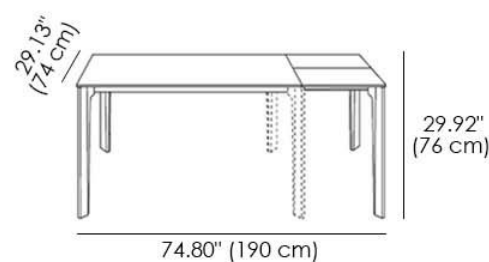

CR18 Graphite

CR19 Coffee Cream

Structure Finish - Metal

MT98 Graphite

MT61 White

MATERIALS

- Glass
- Metal

Extendable dining table also in the structure, telescopic mechanism in aluminum, internal book extension.

Opera Extendable Small Dining Table

Opera Extendable Big Dining Table

Original 6 - Seats

Original 6 - Seats

Extended 8 - Seats

Extended 8 - Seats