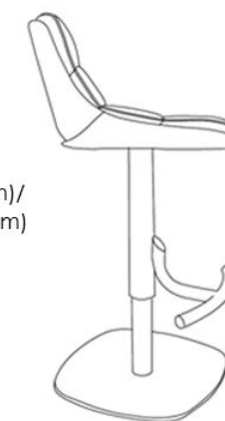

This stool is available in all adjustable heights with gas piston and padded seat, covered in leather or velvet, with a cozy effect with seams that reveal their soft covering.

Morfeo Adjustable Height Bar Stool

15.75" (40 cm)

30.79" (78 cm) /
40.94" (104 cm)

17.72" (45 cm)

22.83" (58 cm) /
33.07" (84 cm)