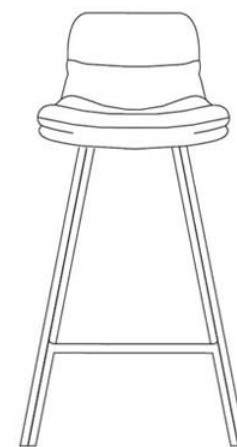

Stool with fixed metal base and padded seat, covered in leather or velvet, with a cozy effect with seams that reveal their soft covering.

Milo Bar Stool

18.90" (48 cm)

34.65"
(88 cm)

17.72" (45 cm)

26.38"
(67 cm)