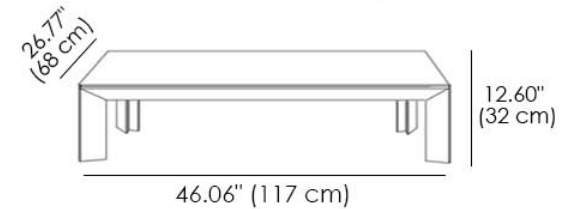

- Metal
- Wood

Two-heights (cm 32>cm 65) transformable coffee-table with metal structure and wooden top. Self-braking gas-lifting device. The soft lifting top gives the possibility to use the table both in the lower and in upper position, for breakfast, play, laptop work and more.

Metrino Coffee Table For (68 x 117)

Metrino Coffee Table For (102 x 117)