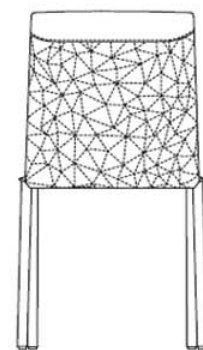

P12 Coffee Cream

P20 Havana

P18 Graphite

P90 Fango

P19 Polvere

MATERIALS

- Soft Leather

Chair completely covered in leather.
Geometric pattern on the back of the backrest.

Lunette Plus Leather Chair

18.11" (45 cm)

18.11"
(84.5 cm)

20.08" (51 cm)

20.08"
(46 cm)