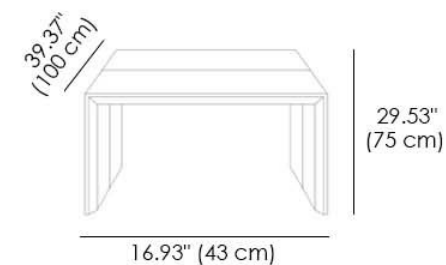

Golia Console

Golia Extendable Console