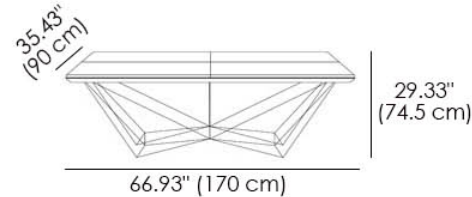

MATERIALS

- Metal
- Wood
- Marble Glass
- Cement

Extendable dining table with tops and extensions in wood or concrete, sliding metal guides. Metal rod base.

FIL8 Extendable Small Dining Table

Original 8 - Seats