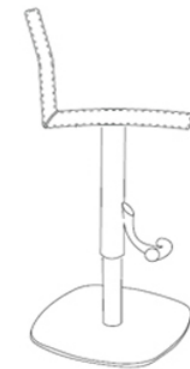

This stool is available in all adjustable heights with gas lift, metal base and seat upholstered in leather or eco nubuck leather.

Emy Adjustable Height Bar Stool

15.75" (40 cm)

33.46" (85 cm) /
43.31" (110 cm)

18.11" (46 cm)

23.03" (58.5 cm) /
32.68" (83 cm)