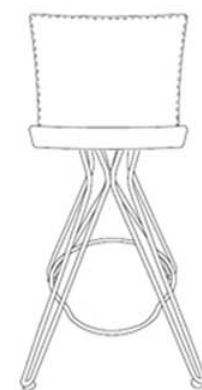

EP55 Nabuk Moka

P19 Polvere

Structure Finish - Metal

MT97 Bronze

MT98 Graphite

MT99 Black

MATERIALS

- Soft Leather
- Metal
- Eco Leather

Fixed stool with metal wire base and seat upholstered in leather or eco nubuck leather.

Elite Bar Stool

17.32" (44 cm)

37.60"
(95.5 cm)

18.11" (46 cm)

27.56"
(70 cm)