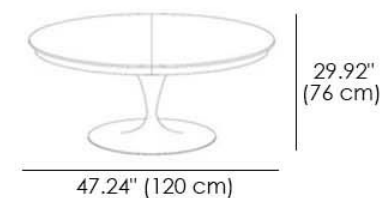

MT97 Bronze MT98 Graphite MT61 White

MATERIALS

- Wood
- Metal

Extendable dining table, metal base, top and central extension in wood.

Eclipse Wood Dining Table

Original 6 - Seats

Extended 8 - Seats