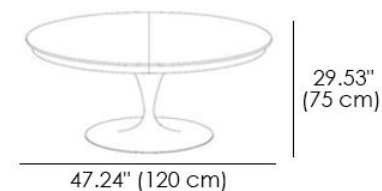

Top Finish - Marble Glass Glossy

MG03 Onice MG02 Sahara Noir

Top Finish - Marble Glass Matte

MG01 Calacatta Gold

Base Finish - Metal

MT61 White MT98 Graphite MT99 Black

Extendable dining table, metal base. Top in crystal, ceramic laminated glass or Marble Glass, central extension in melamine.

### Eclipse Dining Table

Original 6 - Seats

Extended 8 - Seats