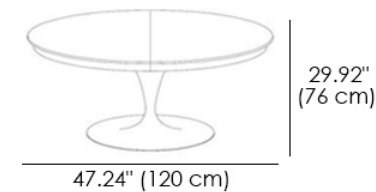

- Marble
- Metal

Extendable dining table, metal base. Top in crystal, ceramic laminated glass or Marble Glass, central extension in melamine.

Eclipse Small Dining Table

Original 4 - Seats

Eclipse Extended Big Dining Table