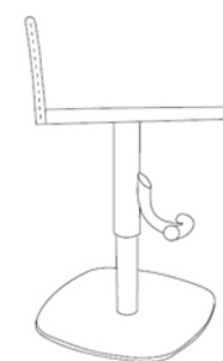

MT99 Black

MATERIALS

- Soft Leather
- Metal

This stool is available in all adjustable heights with gas lift, metal base and seat covered in leather.

Cooper Bar Stool

15.75" (40 cm)

29.13" (74 cm) /
39.57" (100.5 cm)

16.93" (43 cm)

1.65" (55 cm) /
32.48" (82.5 cm)