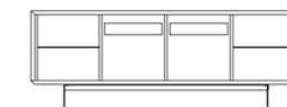

Brera Modern Sideboard

Designer - Massimiliano Mornati

FINISHES

Sides And Doors Finish - Lacquer, Wood

Top And Frame Finish - Lacquer

Feet Finish - Metal

Family of sideboards with lacquered container. Doors and sides in wood or lacquered. Internal glass shelves and drawers matching the top and frame. Feet in painted metal. Wooden shelf in the two-door version.

MATERIALS

- Lacquer
- Metal
- Wood