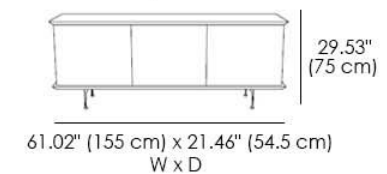

Brera / 3 Doors