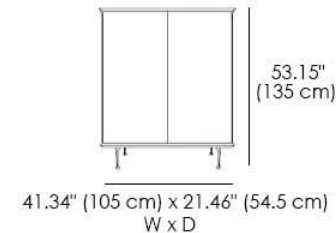

Brera / 2 Doors