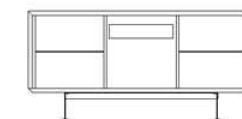

Brera / 4 Doors