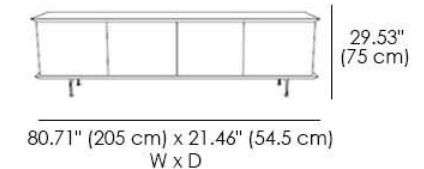

Brera Modern Sideboard

Designer - Massimiliano Mornati

FINISHES

Sides And Doors Finish - Lacquer, Wood

Top And Frame Finish - Lacquer

Feet Finish - Metal

Family of sideboards with lacquered container. Doors and sides in wood or lacquered. Internal glass shelves and drawers matching the top and frame. Feet in painted metal. Wooden shelf in the two-door version.

MATERIALS

- Lacquer
- Metal
- Wood