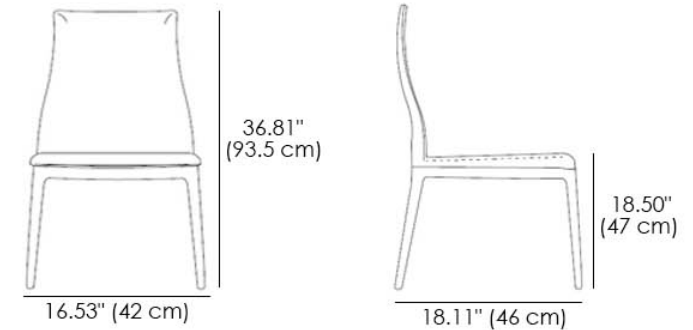

Blues Upholstered Chair

MATERIALS

- Velvet
- Eco Leather
- Soft Leather
- Wood