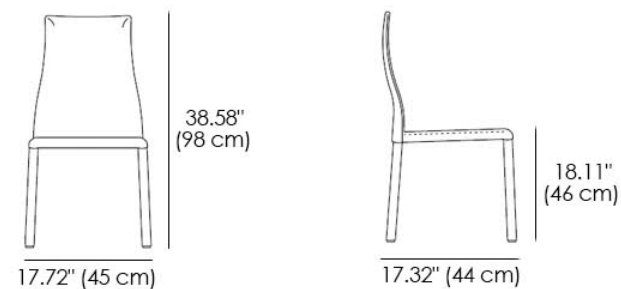

Blitz Upholstered Chair