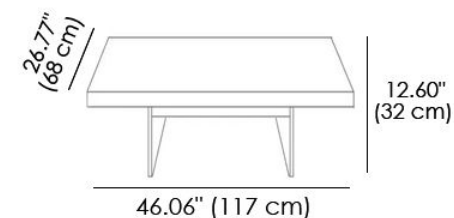

Bellagio Coffee Table For (68 x 117)

Bellagio Coffee Table For (97 x 117)