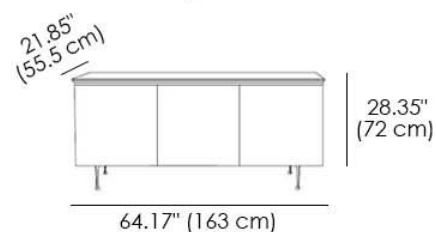

Alizée / 3 Doors