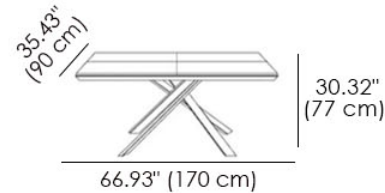

MATERIALS

- Metal
- Wood
- Marble Glass
- Cement

The innovative 4 × 4 table has an exclusive opening system. Extendable and expandable with crossed metal base, tops and extensions in wood, concrete or Marble Glass, sliding metal guides.

4X4 Extendable Small Dining Table

Original 8 - Seats

Extended 10 - Seats

4X4 Extendable Big Dining Table

Original 8 - Seats

Extended 12 - Seats