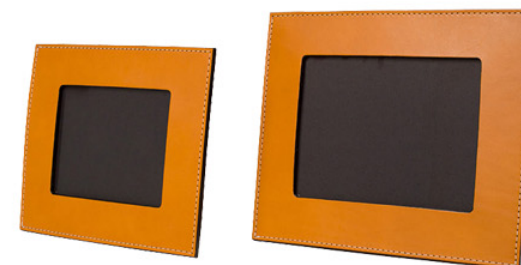

**PUNTI**

FINISHES

**LEATHER FINISH**

**MATERIALS**

- LEATHER

**PUNTI PICTURE FRAMES**

Leather picture frames.  
Support fixed with two hand stitches.

**Punti Vertical Small**  
7.48" x 8.66"  
(cm 19 x 22)

**Punti Vertical Large**  
8.66" x 10.24"  
(cm 22 x 26)

**Punti Horizontal Small**  
8.66" x 7.48"  
(cm 22 x 19)

**Punti Horizontal Large**  
10.24" x 8.66"  
(cm 26 x 22)