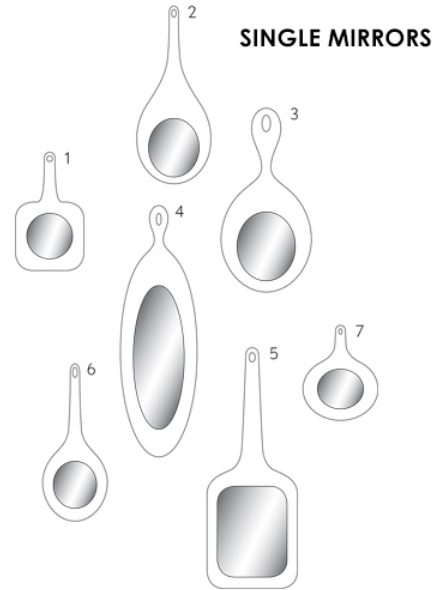

PERFECT DAY

FINISHES

FRAME FINISH - MONOCOLOR

FRAME FINISH - MIXED COLORS

PERFECT DAY - MIRRORS

Seven wall mounted hand mirrors.
Set of n. 7 mirrors monocolour or mixed colors.
Each mirror is equipped with a stainless steel hook.

DIMENSIONS:

- Mirror 1:** 6.29" x 10.62" (cm 16 x 27)
- Mirror 2:** 6.29" x 15.35" (cm 16 x 39)
- Mirror 3:** 7.67" x 15.35" (cm 19.5 x 39)
- Mirror 4:** 7.08" x 21.45" (cm 18 x 54.5)
- Mirror 5:** 8.26" x 20.86" (cm 21 x 53)
- Mirror 6:** 5.90" x 13.77" (cm 15 x 35)
- Mirror 7:** 7.48" x 9.44" (cm 19 x 24)

PERFECT DAY - MONOCOLOR

PERFECT DAY - MIXED COLORS

MATERIALS

- LEATHER
- MIRROR

THICKNESS

Leather: 0.19" / 0.23" (5 / 6 mm)
Central Part: 0.47" (1.2 cm)