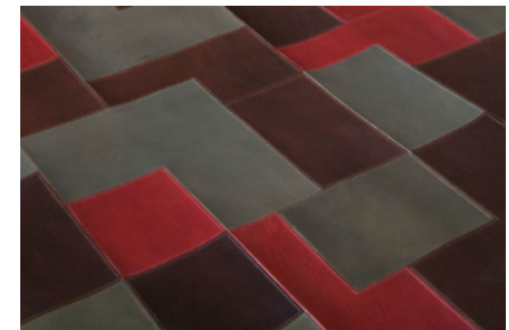

MATHE - DARK