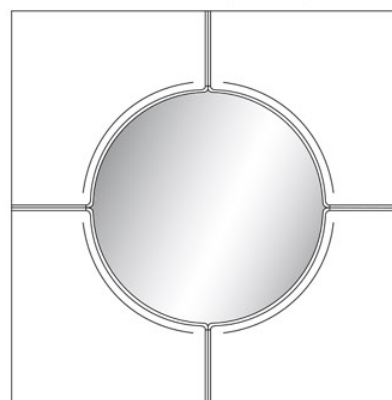

**JUST ANOTHER DAY**

FINISHES

**FRAME FINISH**

**MATERIALS**

- LEATHER
- MIRROR

**JUST ANOTHER DAY - MIRROR**

The object is shaped around a mirror,  
that gives rigidity to the leather.  
Assembled and hand stitched.

W 23.62" (60 cm)

H 23.62" (60 cm)

**JUST ANOTHER DAY**

W 23.62" x H 23.62" (cm 60 x 60)  
Th. 1.38" (cm 3.5)