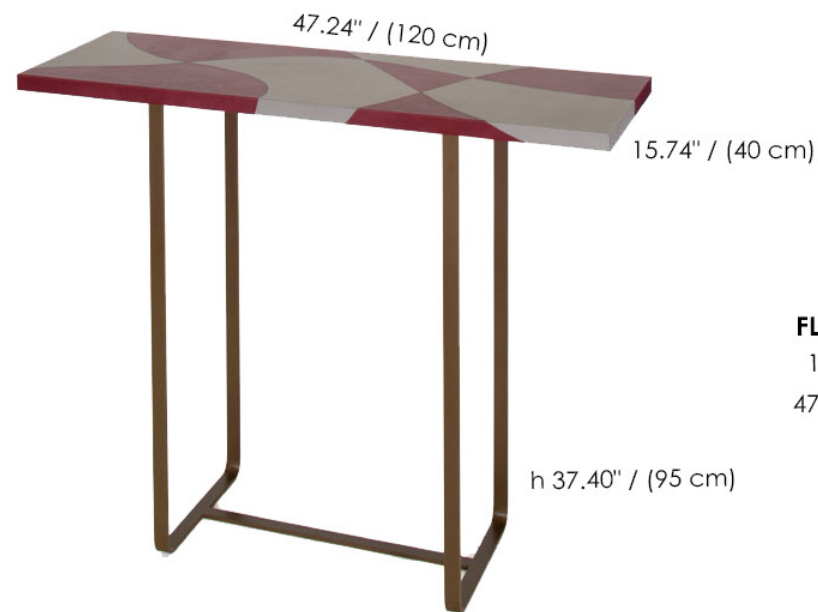

FLORES

FINISHES

TABLE - TOP COMPOSITION

1 - COLOR

2 - COLOR

FINIFH - TOP COMPOSITION

			
BLACK	WINE	ORANGE	DARK BROWN
			
RED	OCHRE	KHAKI	BLUE
			
ELM	SOLE	GREY	WHITE

MATERIALS

- LEATHER
- STEEL

INLAID - LEATHER TOP

FLORES- CONSOLE
120 x 40 x h 95 cm
47.24" x 15.74" x 37.40"