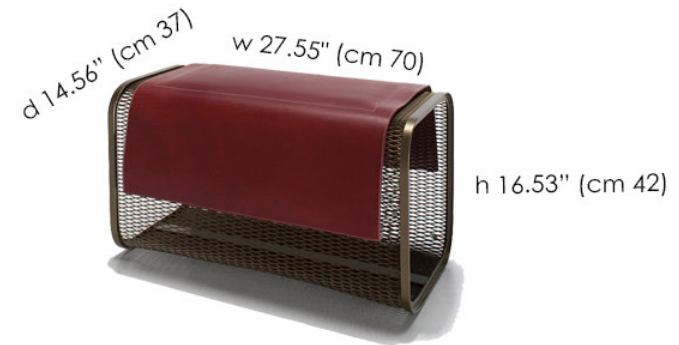

CABALLITO BLANCO SMALL

FINISHES - LEATHER FINISH

SUEDE FINISH

STEEL MESH FINISH

SOLID COLOR WOOL FINISH

SHEEPSKIN FINISH

Bench available in different sizes and materials

Materials:

- Steel Mesh
- Vegetable-tanned Leather
- Vegetable-tanned Suede

Fabric with available choices of:

- Hand Loomed and Vegetable Dyed - Pure Virgin Wool
- Solid colors (Grey or Brown)
- Sheepskin (White or Black).

Caballito Blanco Small

Structure: w 27.55" x d 14.56" x h 16.53" (cm 70 X 37 X 42)

Leather: w 24.40" x h 35.43" (cm 62 x 90)

MATERIALS

LEATHER, FABRIC, SUEDE, STEEL