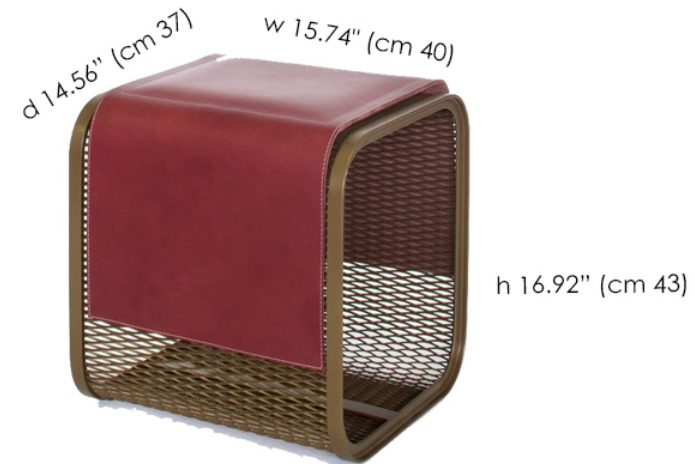

MATERIALS

- LEATHER
- STEEL

Caballito Blanco Petit

w 15.74" x d 14.56" x h 16.92" (cm 40 X 37 X 43)