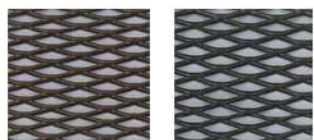

CABALLITO BLANCO LARGE

FINISHES - LEATHER FINISH

BLACK WINE ORANGE DARK BROWN RED OCHRE

KHAKI BLUE ELM SOLE GREY

SUEDE FINISH

BLACK BLUE DARK BROWN ELM GREY KHAKI

OCHRE ORANGE RED SOLE WHITE WINE

STEEL MESH FINISH

BRONZE IRON

SOLID COLOR WOOL FINISH

GREY BROWN

Bench available in different sizes and materials

Materials:

- Steel Mesh
- Vegetable-tanned Leather
- Vegetable-tanned Suede

Fabric with available choices of:

- Hand Loomed and Vegetable Dyed - Pure Virgin Wool
- PEIGNE stripes
- Solid colors (Grey or Brown).

Caballito Blanco Large

Structure: w 43.30" x d 35.43" x h 13.77" (cm 110 X 90 X 35)

Leather: w 39.37" x h 51.18" (cm 100 x 130)

MATERIALS

LEATHER, FABRIC, SUEDE, STEEL