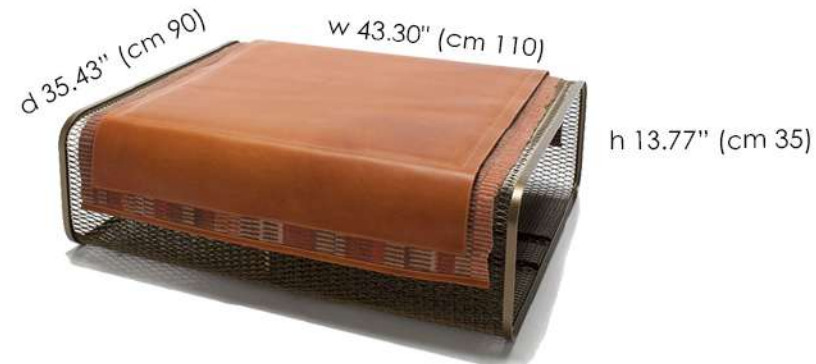

BRONZE IRON

SOLID COLOR WOOL FINISH

GREY BROWN

Bench available in different sizes and materials

Materials:

- Steel Mesh
- Vegetable-tanned Leather
- Vegetable-tanned Suede

Fabric with available choices of:

- Hand Loomed and Vegetable Dyed - Pure Virgin Wool
- PEIGNE stripes
- Solid colors (Grey or Brown).

Caballito Blanco Large

Structure: w 43.30" x d 35.43" x h 13.77" (cm 110 X 90 X 35)

Leather: w 39.37" x h 51.18" (cm 100 x 130)

MATERIALS

LEATHER, FABRIC, SUEDE, STEEL