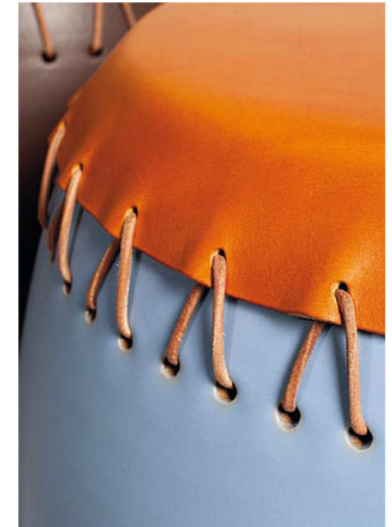

EARTH BROWN

SKY BLUE

TERRA COTTA

MATERIALS

- LEATHER

- CERAMIC

BOMBO TABLES / STOOLS

Extraordinarily Versatile

Features a handmade enameled stoneware body with three colors: Earth Brown, Sky Blue, Terra Cotta.

Uses:

Coffee Tables, Side Tables, Tea Tables or Stools.

BOMBO LOW

w 65 x d 65 x h 33 cm
25.6" x 25.6" x 13"