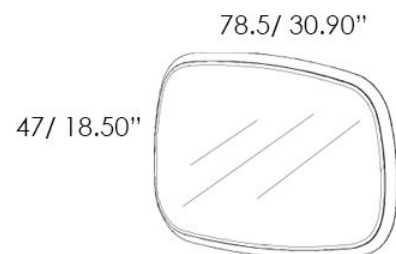

SPECCHIO

FINISHES

FRAME FINISH

EMBOSSED

MATERIALS

- WOOD FRAME

- MIRROR

WALL - MIRROR

with irregular shapes, frame in composite wood embossed finishing in all colors. Wide bevelled finishing on the edges of mirror surface.

WALL MIRROR SMALL

W 78.5 x H 47 cm
W 30.90" x H 18.50"

WALL MIRROR MEDIUM

W 110 x H 52.5 cm
W 43.30" x H 20.66"

WALL MIRROR LARGE

W 140 x H 68 cm
W 55.11" x H 26.77"