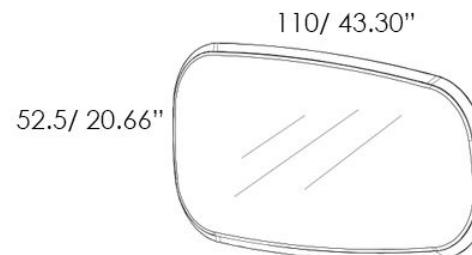

SPECCHIO

FINISHES

FRAME FINISH

EMBOSSED

MATERIALS

- WOOD FRAME

- MIRROR

WALL - MIRROR

with irregular shapes, frame in composite wood embossed finishing in all colors. Wide bevelled finishing on the edges of mirror surface.

WALL MIRROR SMALL

W 78.5 x H 47 cm
W 30.90" x H 18.50"

WALL MIRROR MEDIUM

W 110 x H 52.5 cm
W 43.30" x H 20.66"

WALL MIRROR LARGE

W 140 x H 68 cm
W 55.11" x H 26.77"