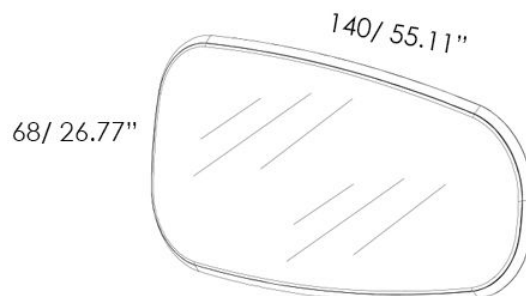

with irregular shapes, frame in composite wood embossed finishing in all colors. Wide bevelled finishing on the edges of mirror surface.

WALL MIRROR SMALL

W 78.5 x H 47 cm
W 30.90" x H 18.50"

WALL MIRROR MEDIUM

W 110 x H 52.5 cm
W 43.30" x H 20.66"

WALL MIRROR LARGE

W 140 x H 68 cm
W 55.11" x H 26.77"