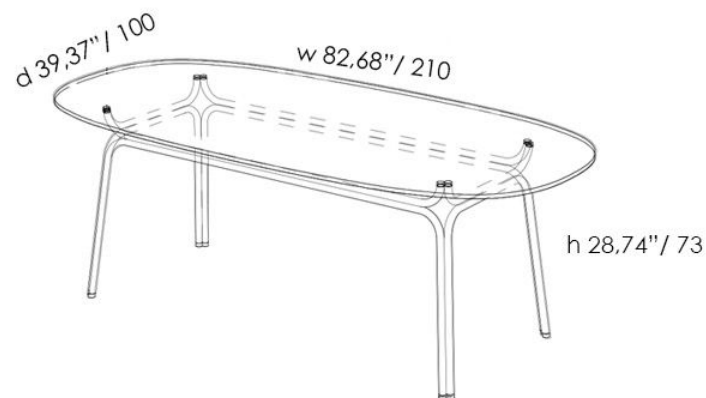

OVERALL DIMENSIONS

w 210 x d 100 x h 73 cm

w 82,68" x d 39,37" x h 28,74"