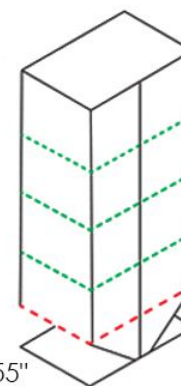

TIMPANO

FINISHES

EMBOSSED LACQUER AS PER SAMPLE COLORS

MATERIALS

- METAL FRAME
- WOOD
- MIRROR

2 DOORS

45° FINISH ON 4 SIDES

D 16.55"  
(42 cm)

2 DOORS

25.65" x 55.15" (60 x 140 cm)