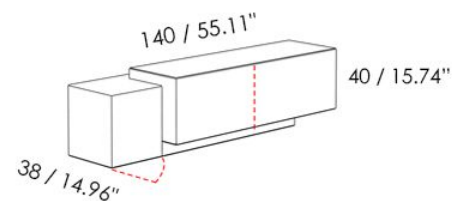

### DIRECTION OF DOOR OPENING

FLAP DOWN

FLAP UP

SHORE HANGING CONTAINER

SHORE HANGING CONTAINER SIMPLE EMBOSSED FINISHING

55.11" x 15.74" (140 x 40 cm)