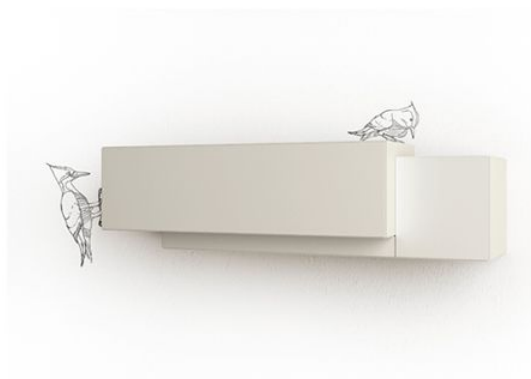

### CABINET FINISH

EMBOSSED LACQUER

### MATERIALS

- METAL

### DIRECTION OF DOOR OPENING

FLAP DOWN

FLAP UP

SHORE HANGING CONTAINER

SHORE HANGING CONTAINER SIMPLE EMBOSSED FINISHING

55.11" x 15.74" (140 x 40 cm)