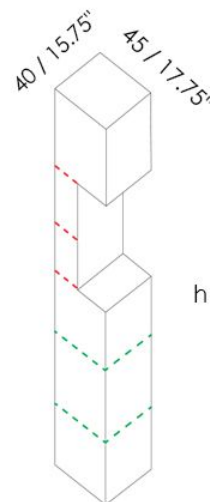

REBUS

4 FINISHED SIDES WITH 5 INTERNAL SHELVES

FINISHES

**CONTAINER FINISH**

EMBOSSSED LACQUER AS PER SAMPLE COLORS

**DISPLAY CAVITY FINISH**

- EMBOSSSED LACQUER AS PER SAMPLE COLORS

- GOLD LEAF

- SILVER LEAF

**MATERIALS**

- WOOD

**REBUS COLUMN CONTAINER**

15.75" x 83.85" (40 x 213 cm)