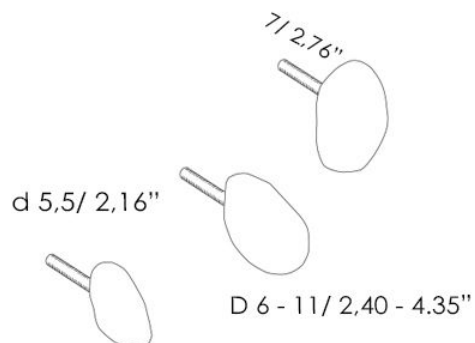

A Wall hanger in cast brass,
polished brass or polished chrome finish.

OVERALL DIMENSIONS

Depth: 5,5/ 2,16"

Diameter: 6 - 11/ 2,40 - 4,35"

Mounting Bolt: 7/ 2,76"