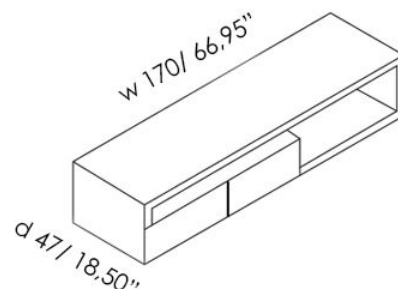

ODE

ODE TV & MEDIA CABINET

Sideboard in agglomerated wood with 3 hinged doors and 3 movable shelves.
Embossed finishing for container, and frame can have different colors.

FINISHES

CONTAINER FINISH

EMBOSSED LACQUER

FRAME FINISH

EMBOSSED LACQUER

MATERIALS

- WOOD

Ode TV & Media Cabinet - 3 drawers

w 220 x d 47 x h 37,4 cm
w 86,65" x d 18,50" x h 14,75"

h 37,4/ 14,75"

Ode TV & Media Cabinet - 2 drawers

w 170 x d 47 x h 37,4 cm
w 66,95" x d 18,50" x h 14,75"