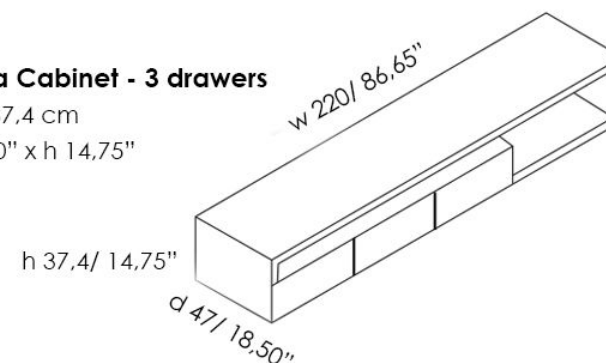

ODE

ODE TV & MEDIA CABINET

Sideboard in agglomerated wood with 3 hinged doors and 3 movable shelves.
Embossed finishing for container, and frame can have different colors.

FINISHES

CONTAINER FINISH

EMBOSSED LACQUER

FRAME FINISH

EMBOSSED LACQUER

MATERIALS

- WOOD

Ode TV & Media Cabinet - 3 drawers

w 220 x d 47 x h 37,4 cm
w 86,65" x d 18,50" x h 14,75"

h 37,4/ 14,75"

Ode TV & Media Cabinet - 2 drawers

w 170 x d 47 x h 37,4 cm
w 66,95" x d 18,50" x h 14,75"