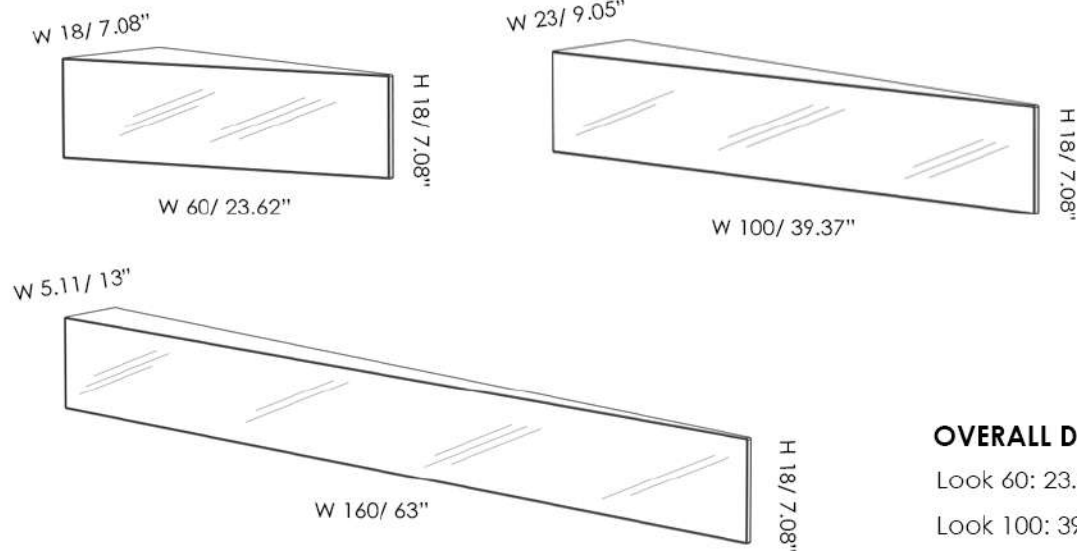

LOOK

FINISHES

SHELVES FINISH

EMBOSSSED ANTHRACITE METAL

MIRROR FINISH

STANDARD MIRROR

MATERIALS

- METAL
- MIRROR

LOOK SHELVES

Triangular metal shelves with mirror on the front side. Available in Anthracite color and in 3 different sizes with possibility of horizontal or vertical fixing during the assembling.

OVERALL DIMENSION

- Look 60: 23.62" (60 cm) x 7.08" (18 cm) x 7.08" (18 cm)
- Look 100: 39.37" (100 cm) x 9.05" (23 cm) x 7.08" (18 cm)
- Look 160: 63" (160 cm) x 5.11" (13 cm) x 7.08" (18 cm)