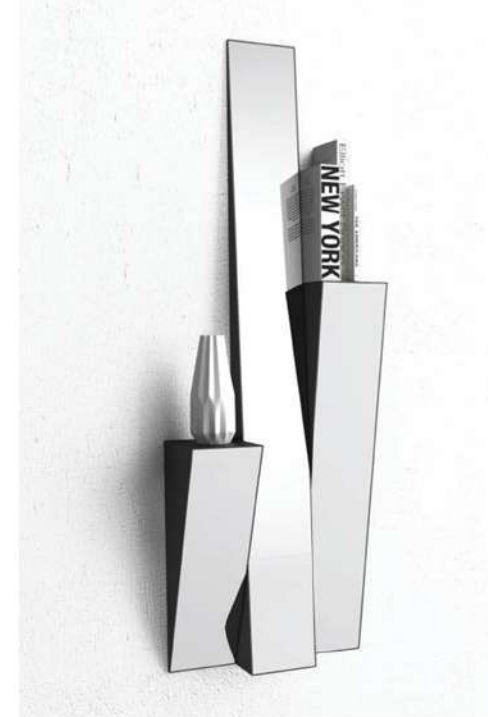

LOOK

FINISHES

SHELVES FINISH

EMBOSSSED ANTHRACITE METAL

MIRROR FINISH

STANDARD MIRROR

MATERIALS

- METAL
- MIRROR

LOOK SHELVES

Triangular metal shelves with mirror on the front side. Available in Anthracite color and in 3 different sizes with possibility of horizontal or vertical fixing during the assembling.

OVERALL DIMENSION

- Look 60: 23.62" (60 cm) x 7.08" (18 cm) x 7.08" (18 cm)
- Look 100: 39.37" (100 cm) x 9.05" (23 cm) x 7.08" (18 cm)
- Look 160: 63" (160 cm) x 5.11" (13 cm) x 7.08" (18 cm)