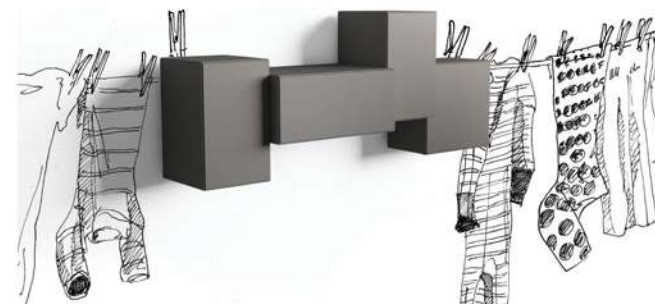

LITTLE ITALY

FINISHES

SIDEBOARD FINISH

EMBOSSED LACQUER

SHELVES FINISH

EXTRA-CLEAR CRYSTAL GLASS

MATERIALS

- WOOD
- GLASS
- LED

LITTLE ITALY SIDEBOARD

Wall case in composite wood, composed by 4 independent units in a fixed, not changeable composition, 3 doors and 1 drawer, inside shelves in extra-clear crystal glass adjustable in height, available in embossed finishing in all colors of our sample catalogue.

A LED lighting system can be inserted (warm white light 3000° k).

OVERALL DIMENSION

Width: 53.14" (135 cm)
Depth: 14.56" (37 cm)
Height: 21.65" (55 cm)