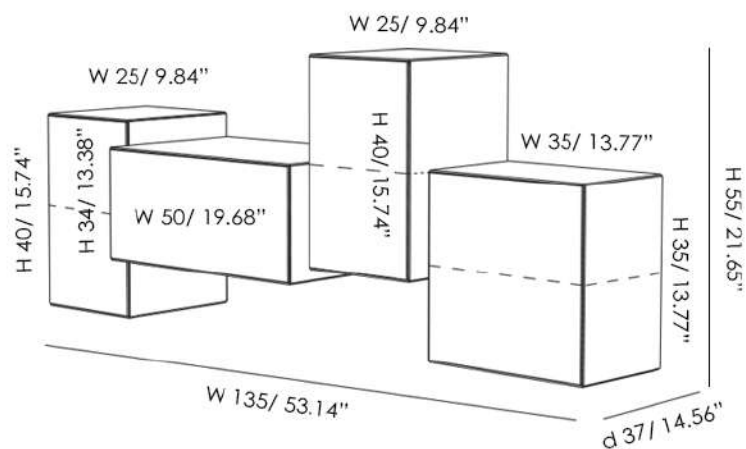

LITTLE ITALY

FINISHES

SIDEBOARD FINISH

EMBOSSED LACQUER

SHELVES FINISH

EXTRA-CLEAR CRYSTAL GLASS

MATERIALS

- WOOD
- GLASS
- LED

LITTLE ITALY SIDEBOARD

Wall case in composite wood, composed by 4 independent units in a fixed, not changeable composition, 3 doors and 1 drawer, inside shelves in extra-clear crystal glass adjustable in height, available in embossed finishing in all colors of our sample catalogue.

A LED lighting system can be inserted (warm white light 3000° k).

OVERALL DIMENSION

Width: 53.14" (135 cm)
Depth: 14.56" (37 cm)
Height: 21.65" (55 cm)