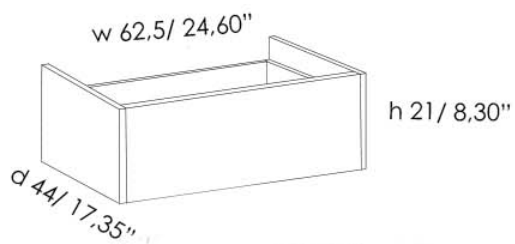

LADY & MAN

FINISHES

FINISH

EMBOSSED LACQUER

MATERIALS

- WOOD

OPTIONAL INTERIOR ACCESSORIES FOR WARDROBES