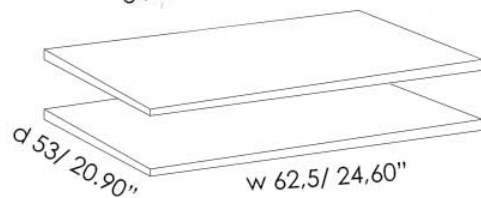

LADY & MAN

FINISHES

FINISH

EMBOSSED LACQUER

MATERIALS

- WOOD

OPTIONAL INTERIOR ACCESSORIES FOR WARDROBES