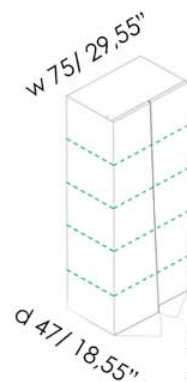

are the containers in agglomerate wood, with two sculptural hinged doors, two cm height-adjustable feet.

h 192/ 75,59''

LADY TALL STORAGE CABINET 44

w 75 X d 47 X h 192 cm  
w 29,55'' x d 18,55'' x h 75,59''

h 192/ 75,59''

LADY WARDROBE 60

w 75 X d 63 X h 192 cm  
w 29,55'' x d 24,80'' x h 75,59''

h 192/ 75,59''

MAN TALL STORAGE CABINET 44

w 75 X d 47 X h 192 cm  
w 29,55'' x d 18,55'' x h 75,59''

h 192/ 75,59''

MAN WARDROBE 60

w 75 X d 63 X h 192 cm  
w 29,55'' x d 24,80'' x h 75,59''