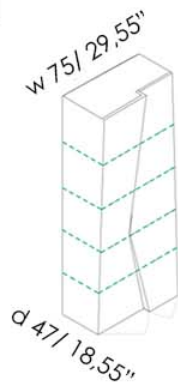

are the containers in agglomerate wood, with two sculptural hinged doors, two cm height-adjustable feet.

h 192/ 75,59''

LADY TALL STORAGE CABINET 44

w 75 X d 47 X h 192 cm  
w 29,55'' x d 18,55'' x h 75,59''

h 192/ 75,59''

LADY WARDROBE 60

w 75 X d 63 X h 192 cm  
w 29,55'' x d 24,80'' x h 75,59''

h 192/ 75,59''

MAN TALL STORAGE CABINET 44

w 75 X d 47 X h 192 cm  
w 29,55'' x d 18,55'' x h 75,59''

h 192/ 75,59''

MAN WARDROBE 60

w 75 X d 63 X h 192 cm  
w 29,55'' x d 24,80'' x h 75,59''