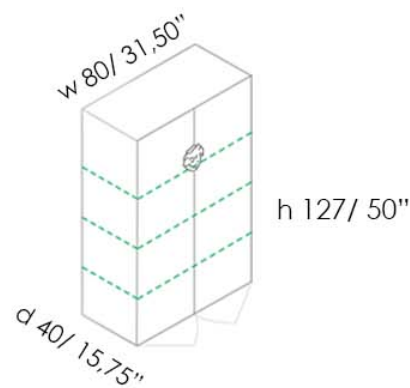

KING

FINISHES

CONTAINER FINISH

EMBOSSED LACQUER

MATERIALS

- WOOD

KING - SIDEBOARD

Storage units (Sideboard/High Sideboard) with hinged doors in composite wood, h.2 cm adjustable feet. Embossed finishing in all colors.

King High Sideboard

d 40 x h 127cm
d 15,75" x h 50"

King Low Sideboard

d 40 x h 92 cm
d 15,75" x h 36,25"