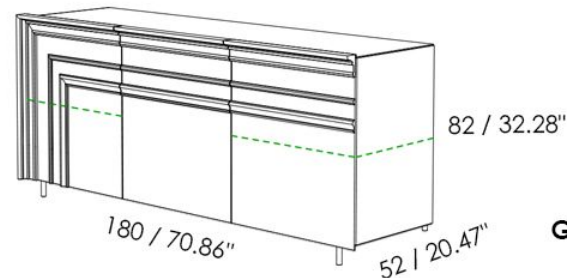

FIXED SHELF

ADJUSTABLE HEIGHT

MATERIALS

- WOOD
- METAL

GESSOLINA SIDEBOARD

HEIGHT-ADJUSTABLE
INTERNAL SHELVES
FEET WITH SATIN FINISHES

GESSOLINA SIDEBOARD LOW

GESSOLINA SIDEBOARD TALL