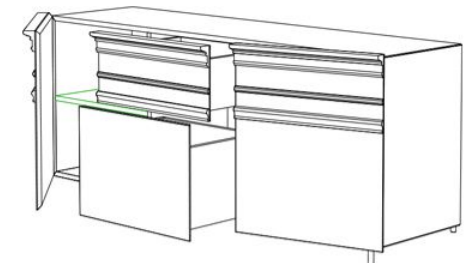

GESSOLINA

FINISHES

CABINET FINISH

EMBOSSED LACQUER

FEET FINISH

SATIN BRASS

SATIN NICKEL

SHELF TYPE

FIXED SHELF

ADJUSTABLE HEIGHT

MATERIALS

- WOOD
- METAL

GESSOLINA SIDEBOARD

HEIGHT-ADJUSTABLE
INTERNAL SHELVES
FEET WITH SATIN FINISHES

GESSOLINA SIDEBOARD LOW

GESSOLINA SIDEBOARD TALL