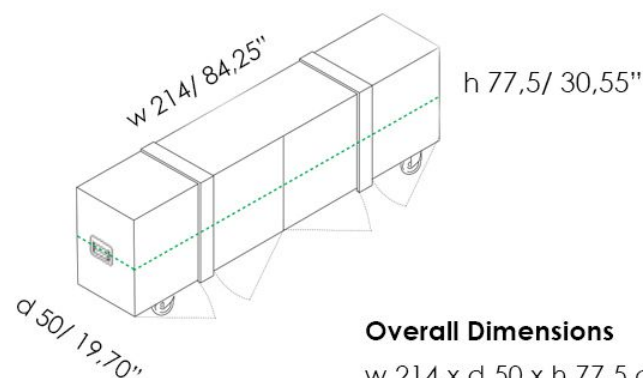

MANEGGIARE CON CURA ↑↑

STICKER IN ENGLISH -

HANDLE WITH CARE ↑↑

FRAGILE - SIDEBOARD

A Sideboard with,

- Four hinged doors complete with handles and industrial wheels (h. 15 cm with brake),
- Two removable internal shelves,
- External surfaces in brushed larch wood.

Overall Dimensions

w 214 x d 50 x h 77,5 cm

w 84,25\" x d 19,70\" x h 30,55\"