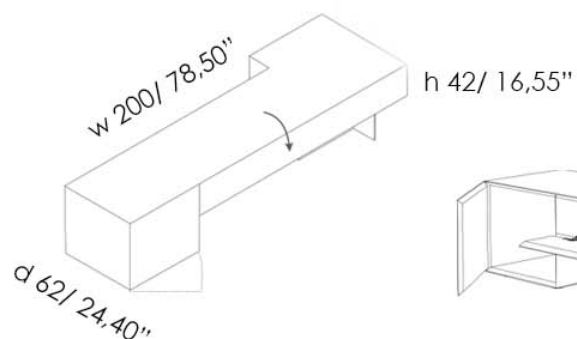

- WOOD

LIGHTING SYSTEM (OPTIONAL)

RGB - WW

FORMOSA DISTESA -

TV & Media Cabinet with 1 hinged, 1 flap door and 1 interior drawer. Equipped with cable passes. Optional Lighting System.

OVERALL DIMENSIONS

w 200 x d 62 x h 42 cm

w 78,50" x d 24,40" x h 16,55"

HINGED DOOR DIRECTION OF OPENING

SX

DX