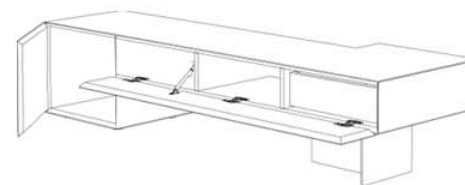

- WOOD

LIGHTING SYSTEM (OPTIONAL)

RGB - WW

FORMOSA DISTESA -

TV & Media Cabinet with 1 hinged, 1 flap door and 1 interior drawer. Equipped with cable passes. Optional Lighting System.

OVERALL DIMENSIONS

w 200 x d 62 x h 42 cm

w 78,50" x d 24,40" x h 16,55"

HINGED DOOR DIRECTION OF OPENING

SX

DX